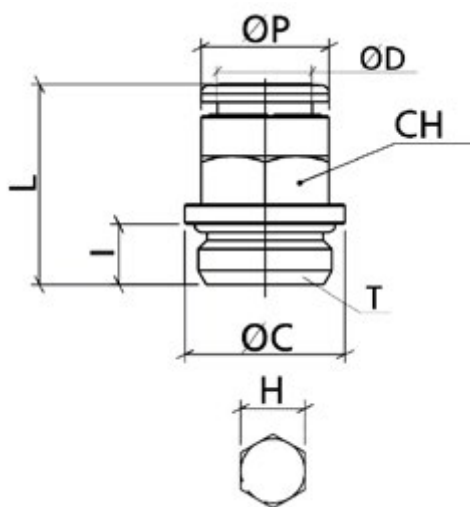

Data Sheet

Article number: 589OTRC10G03

Description: Metal Push-in fitting, straight, $\varnothing 10$ / G3/8", w. o-ring
Type: OTRC10G03, Nickel plated brass

Measures

= G3/8"	Weight = 22
= 20	
= 16	
= 7.5	
= 25	
= 16	
= 10	
= 8	